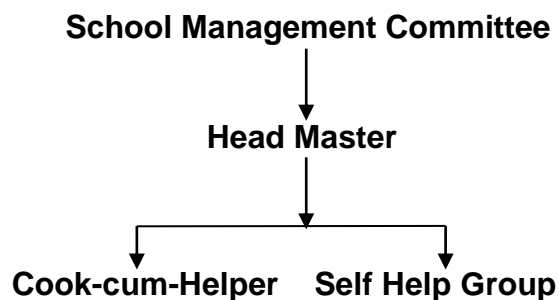

4. Management Structure At School Level

At school level, mother volunteers, school management committee members and inspecting staff of Education department are made responsible for supervision and monitoring of MDM.