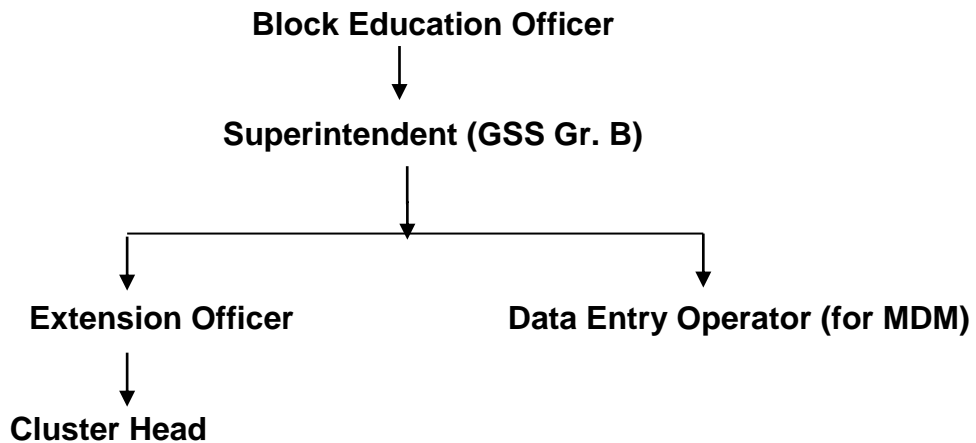

Management Structure

Management Structure for implementation of the Mid Day Meal Scheme at State, District, Block and School level is as follows :

1. Management Structure At State Level

2. Management Structure At District Level (for MDM)

3. Management Structure At Block Level (for MDM)

4. Management Structure At School Level

At school level, mother volunteers, school management committee members and inspecting staff of Education department are made responsible for supervision and monitoring of MDM.