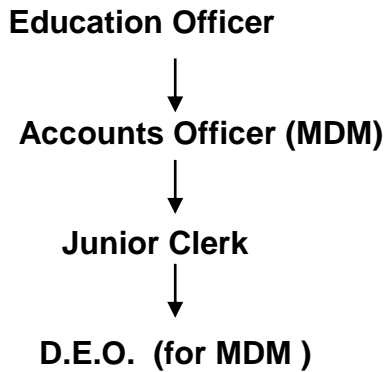

Management Structure

Management Structure for implementation of the Mid Day Meal Scheme at State, District, Block and School level is as follows :

1. Management Structure At State Level

2. Management Structure At District Level (for MDM)

3. Management Structure At Block Level (for MDM)

4. Management Structure At School Level

At school level, mother volunteers, school management committee members and inspecting staff of Education department are made responsible for supervision and monitoring of MDM.