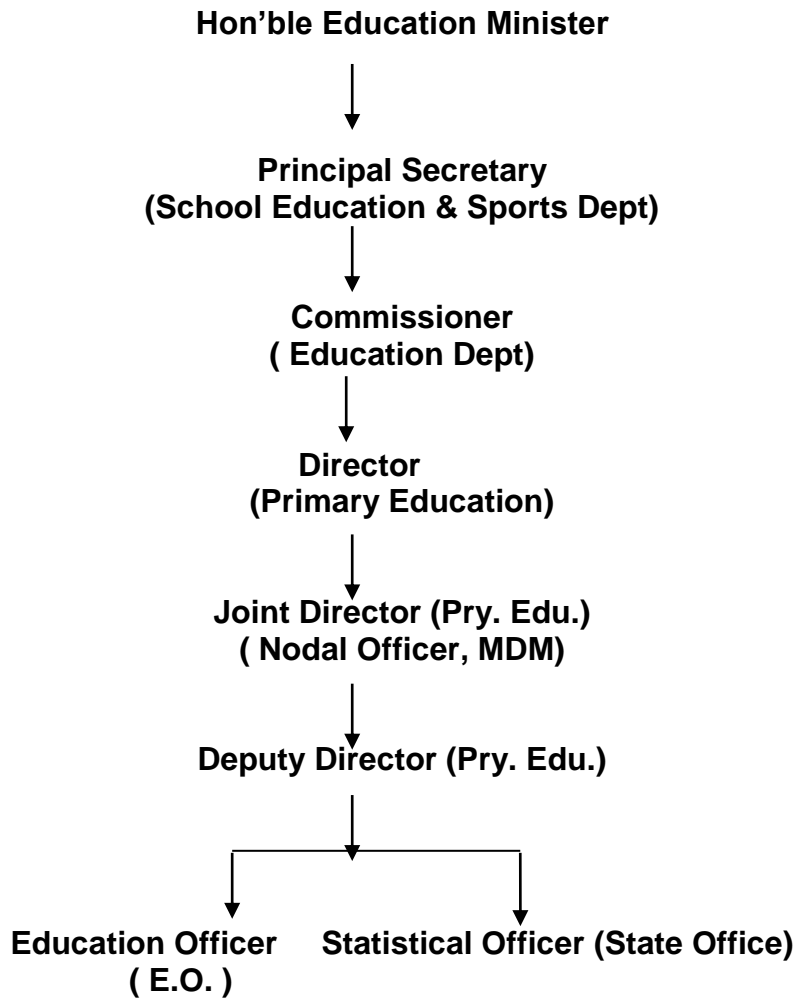

Management Structure

Management Structure for implementation of the Mid Day Meal Scheme at State, District, Block and School level is as follows :

1. Management Structure At State Level

2. Management Structure At District Level (for MDM)

3. Management Structure At Block Level (for MDM)

4. Management Structure At School Level

At school level, mother volunteers, school management committee members and inspecting staff of Education department are made responsible for supervision and monitoring of MDM.